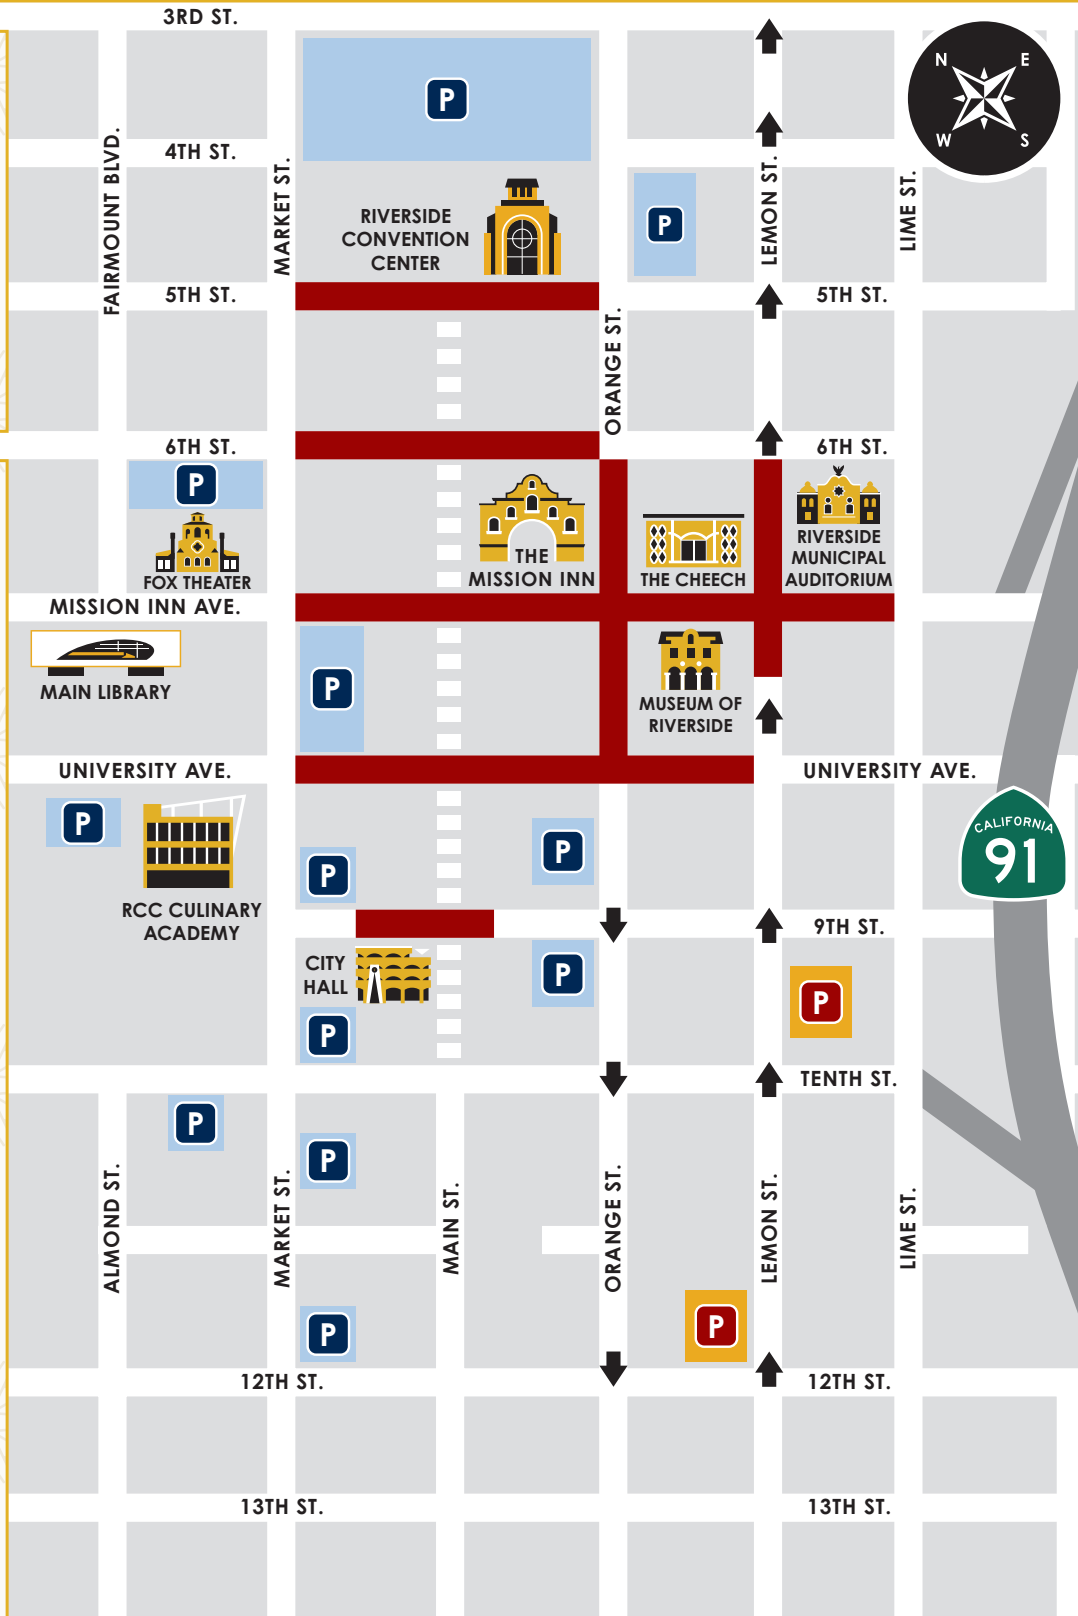

**Best Routes to Avoid Traffic**

**SR 60 East/West**  
Exit Market St.

**SR 91 North/South**  
Exit 14th St.

**Public Parking**  
\$15 per vehicle at entry

**Advance Reserve Parking**  
\$10 per vehicle for prepaid parking

Reserve at:  
[RiversideFestivalofLights.com](http://RiversideFestivalofLights.com)

 **Road Closure**

 **One Way Street**

Closures will begin on  
November 23, 2024

For more parking information:  
[RiversideCA.gov/Parking](http://RiversideCA.gov/Parking)

Switch-On Ceremony • November 23, 2024 • 4:30 p.m.  
For more information, visit [RiversideFestivalofLights.com](http://RiversideFestivalofLights.com)

**KAISER PERMANENTE**